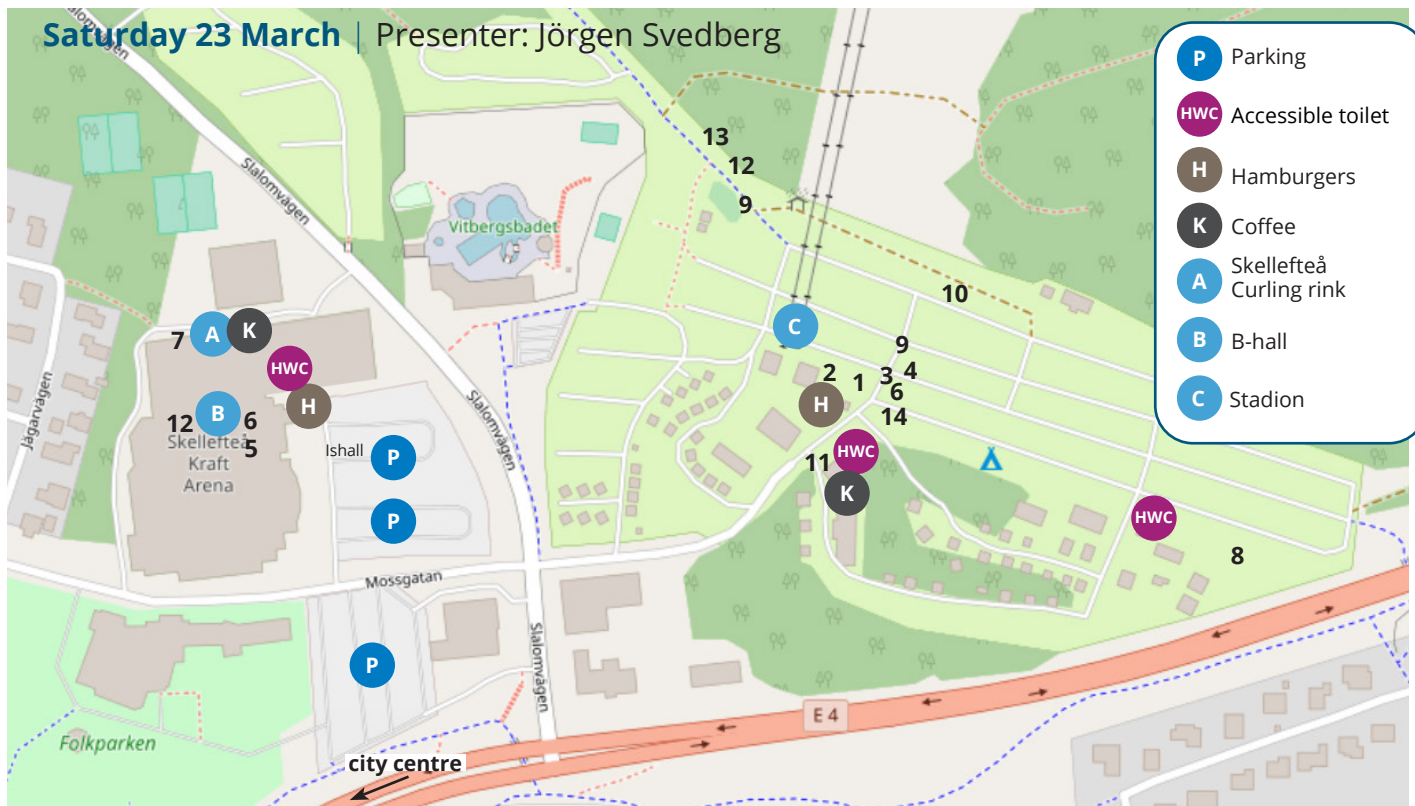

Saturday 23 March | Presenter: Jörgen Svedberg

Activities **Explore Vitberget 2024**

(1) Friluftsförbundet Skellefteå

Friluftsförbundet tells you about their activities, ski and snowboard school, hiking and mountain biking. You can also meet Skogsmulle, a character that has taught generations of kids about the wonders of nature.

(2) SK Lejon

Meet the young hockey players from the association and try sniping with puck and hockey stick.

(3) Welcome House - Skellefteå kommun

Welcome and try to throw some disc golf and win great Skellefteå prizes! We will tell you about all the opportunities available in Skellefteå and answer your questions about life here.

(4) CV - Centrum för vägledning, Center for guidance

With us you can meet study and career counsellors for all residents over 20 years in Skellefteå Municipality. Come by us to talk about studies and careers and participate in our exciting competitions.

(5) Northern Lights Skating

Skellefteå Kraft Arena - B hallen
between 11.00 am and 12.30 pm

Come and try skating and figure skating with Northern Lights Skating. Skates, helmets and skating shoes can be borrowed on site.

Sale of hamburgers, hot drinks and coffee. We offer activities both inside and outside the ice rink.

(6) Skellefteå konståkning, Skellefteå figure skating

Skellefteå Kraft Arena - B hallen
between 12.30 pm and 14.00 pm

Discover the joy of skating and figure skating together with Skellefteå Konståkning! We welcome all ages and levels. If you have no skates, there are figure skates to borrow. Feel free to come by us both at the ice rink and the ski stadium.

(7) Skellefteå Curlingklubb

Try curling with us. You need warm and comfortable clothing and we will provide helmets and other equipment. We also offer Swedish fika.

(8) Skellefteå Skidklubb

Come and try cross-country skiing at Skellefteå Skidstadion! We have complete equipment with skins for big and small.

(9) Kultur och fritid - Skellefteå kommun, Culture and leisure - Skellefteå municipality

We will tell you about hiking trails, paddling waters, and where and how you can fish. You can try a monomed - a kicksled with one runner blade. There might also be a short snowshoe walk.

We would also like to get your thoughts on how we can develop Vitberget in the future.

(10) Skellefteå AIK cykel

Come and test drive a fatbike! There's also a bike slalom course to try on the hill.

In addition, we will tell you about our Bike Arena and what we do.

(11) Skellefteå Camping

At the reception you can buy something good from our Swedish fika buffet and take part in our guessing competition. Win ten cards for this summer's mini golf!

Fika - compete - win!

(12) Skellefteå Parasportförening

Do you dare to drive the "Kom-ikapp-pulkan" or test the cross-country sledding?

Then come to us and give it a try!

We can also be found at Skellefteå Kraft Arena (B-hall) if you want to try Parahockey (sledge hockey).

(13) Hej Främling, Hello Stranger